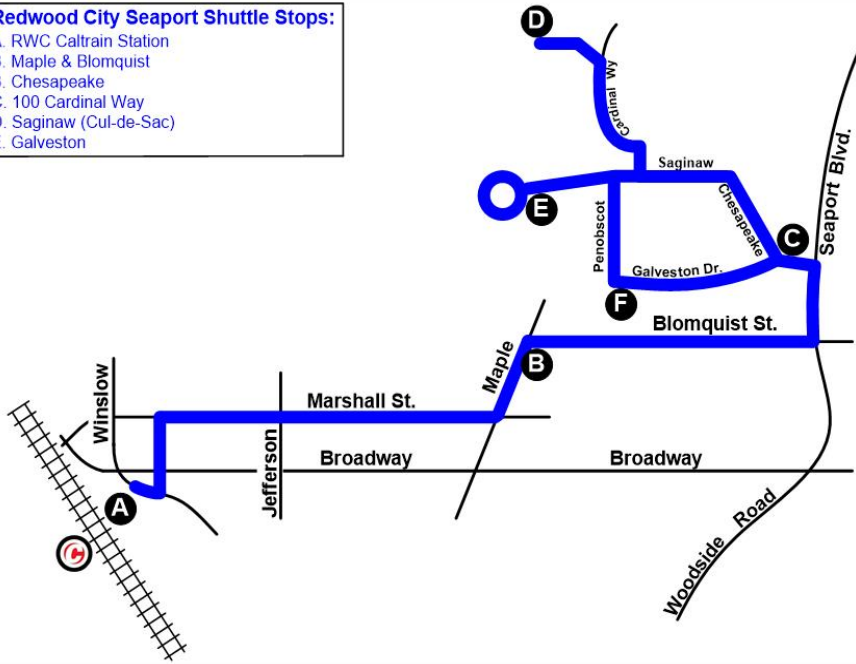

**Redwood City Seaport Shuttle Stops:**

- A. RWC Caltrain Station
- B. Maple & Blomquist
- C. Chesapeake
- D. 100 Cardinal Way
- E. Saginaw (Cul-de-Sac)
- F. Galveston

Managed by

For Transit information  
Phone 511 or visit [www.511.org](http://www.511.org)

# RWC Seaport Centre Caltrain Shuttle Schedule

**Monday – Friday Service**  
**EFFECTIVE: April 10, 2017**

We would like to thank the following entities for their financial contribution to this service:

## Redwood City Seaport Caltrain Shuttle - AM Schedule

Run Numbers	AM 1	AM 2	AM 3	AM 4	AM 5	AM 6	AM 7
<b>CALTRAIN ARRIVES REDWOOD CITY STATION</b>							
Train numbers	309	211	319	221	329	231	233
Northbound (from SJ)	6:32	6:59	7:32	8:00	8:32	8:57	9:20
Train numbers	104	206	314	218	324		232
Southbound (from SF)	6:15	6:44	7:31	8:06	8:31		9:23
<b>SHUTTLE DEPARTS REDWOOD CITY STATION</b>							
<b>Shuttle Departs Station (A)</b>	<b>6:37</b>	<b>7:04</b>	<b>7:37</b>	<b>8:11</b>	<b>8:37</b>	<b>9:02</b>	<b>9:28</b>
<b>SHUTTLE ARRIVES AT SCHEDULED STOPS</b>							
Maple & Blomquist (B)	6:43	7:10	7:44	8:18	8:44	9:09	*9:35
Chesapeake (C)	6:47	7:14	7:48	8:22	8:48	9:13	*9:39
100 Cardinal Way (D)	6:48	7:15	7:49	8:23	8:49	9:14	*9:40
Saginaw (Cul-de-Sac) (E)	6:49	7:16	7:50	8:24	8:50	9:15	*9:41
Galveston (F)	6:50	7:17	7:51	8:25	8:51	9:16	*9:42
<b>SHUTTLE ARRIVES REDWOOD CITY STATION</b>							
<b>Shuttle Arrives Station (A)</b>	<b>7:00</b>	<b>7:27</b>	<b>8:01</b>	<b>8:35</b>	<b>9:01</b>	<b>9:26</b>	
<b>CALTRAIN DEPARTS REDWOOD CITY STATION</b>							
Train numbers		319		227	233	135	
Northbound (from SJ)		7:32		8:49	9:20	9:55	
Train numbers	208	314	218		228	134	
Southbound (from SF)	7:06	7:31	8:06		9:06	9:51	

\*Shuttle does not return to Caltrain station.

**RWC Caltrain Stn.:** Shuttle picks up & drops off passengers on Winslow Street next to the Northbound tracks.

Revised: March 28, 2017