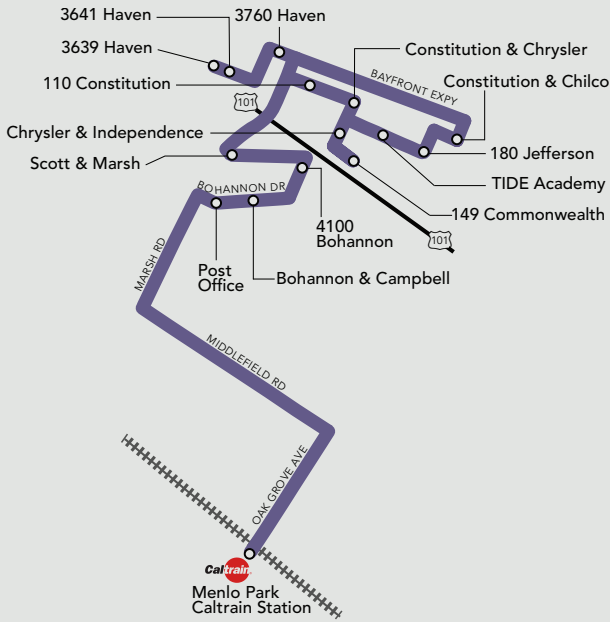

MARSH ROAD SHUTTLE

Menlo Park Caltrain to Marsh Road Business Parks

Effective September 25, 2023

The M3-Marsh Road Shuttle is FREE and open to everyone. Stanford Medicine's Bohannon Line also provides all day service to the Bohannon Drive area.

	RUN 1	RUN 2	RUN 3	RUN 4
Menlo Park Caltrain (Depart)	6:39	7:39	8:39	9:41
Post Office	6:47	7:47	8:49	9:49
Bohannon & Campbell	6:48	7:48	8:50	9:50
4100 Bohannon	6:49	7:49	8:51	9:51
Scott & Marsh	6:50	7:50	8:52	9:52
110 Constitution ^{Note 1}	--	--	--	--
Constitution & Chrysler ^{Note 2}	6:54	7:54	8:58	9:57
Chrysler & Independence	6:55	7:55	8:59	9:58
149 Commonwealth	6:56	7:56	9:00	9:59
TIDE Academy	6:58	7:58	9:02	10:01
180 Jefferson	6:58	7:58	9:02	10:01
Constitution & Chilco	7:00	8:00	9:04	10:03
3641 Haven (Elan Menlo)	7:07	8:07	9:11	10:09
3639 Haven (Anton Menlo)	7:07	8:07	9:11	10:09
3760 Haven (Quicken)	7:09	8:09	9:13	10:11
Menlo Park Caltrain (Arrive)	7:23	8:23	9:25	--

^{Note 1} Temporarily suspended due to construction/road closures. ^{Note 2} Dropoff in morning; for afternoon pickup use the stop at Chrysler & Independence.

Afternoon Schedule

	RUN 1	RUN 2	RUN 3
Menlo Park Caltrain (Depart)	--	4:25	5:25
110 Constitution ^{Note 1}	--	--	--
Constitution & Chrysler ^{Note 2}	--	--	--
Chrysler & Independence	3:54	4:50	5:50
149 Commonwealth	3:55	4:51	5:51
TIDE Academy	3:57	4:53	5:53
180 Jefferson	3:57	4:53	5:53
Constitution & Chilco	3:59	4:56	5:56
3641 Haven (Elan Menlo)	4:03	5:02	6:02
3639 Haven (Anton Menlo)	4:03	5:02	6:02
3760 Haven (Quicken)	4:05	5:04	6:04
Scott & Marsh	4:10	5:11	6:11
4100 Bohannon	4:12	5:13	6:13
Bohannon & Campbell	4:13	5:14	6:14
Post Office	4:14	5:15	6:15
Menlo Park Caltrain (Arrive)	4:25	5:25	6:25