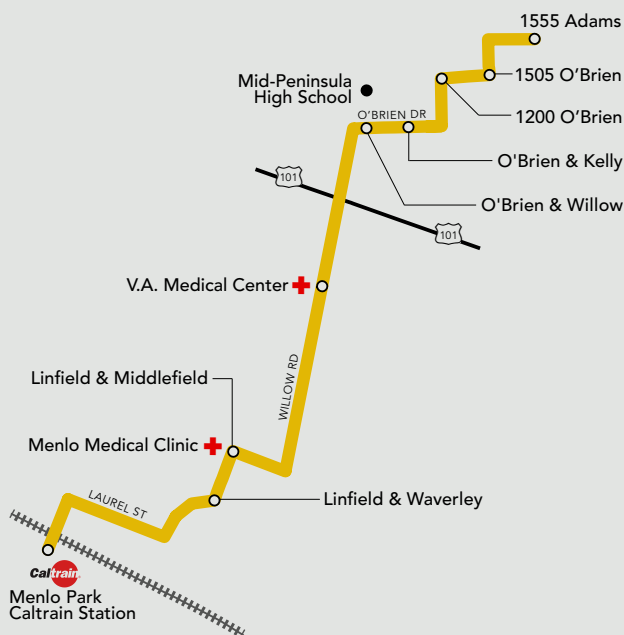

# WILLOW ROAD SHUTTLE

## Menlo Park Caltrain to Willow Road Business Parks

Effective September 25, 2023

The M4-Willow Road Shuttle is FREE and open to everyone. The M1-Crosstown Shuttle also provides service along Willow Road (between Caltrain and Ivy Drive), from 8:00am-6:00pm.

## Morning Schedule

	RUN 1	RUN 2	RUN 3	RUN 4
Menlo Park Caltrain (Depart)	6:39	7:39	8:39	9:41
Linfield & Waverley	6:45	7:45	8:45	9:47
Linfield & Middlefield	6:46	7:46	8:46	9:48
VA Medical Center	6:53	7:53	8:53	9:55
O'Brien & Willow (Mid-Peninsula High School)	6:57	7:57	8:57	9:59
O'Brien & Kelly	6:57	7:57	8:57	9:59
1200 O'Brien (JobTrain)	6:58	7:58	8:58	10:00
1505 O'Brien	7:00	8:00	9:00	10:02
1555 Adams Dr	7:02	8:02	9:02	10:04
Menlo Park Caltrain (Arrive)	7:22	8:22	9:22	--

The M4-Willow Road Shuttle operates Monday to Friday. No service on federal holidays or their observed days. Exceptions: service on Juneteenth, Columbus Day, and Veterans Day; no service on the Friday after Thanksgiving.